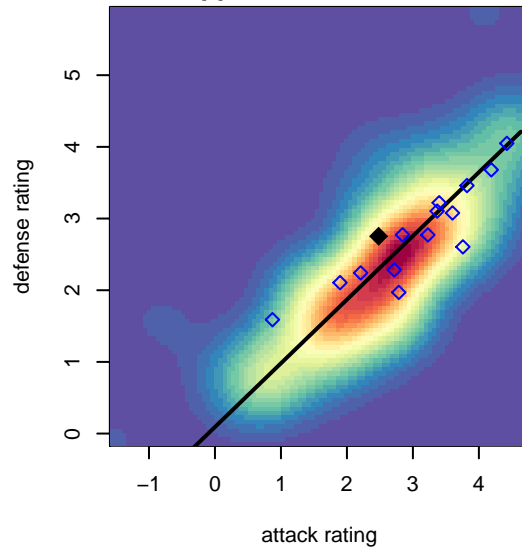

RV Slammers Orange G01

Rainier Valley Slammers
 Auburn, WA
 G01 total strength=1555
 attack=11.95 defense=15.69
 fall league = RCL G01 Div 1
 notes= Ruiz 2013

alt names used:
 RV Slammers Orange G01
 RV Slammers Orange 01
 RVS G01 Orange
 RVS G01 Orange A

Venues played:
 2017 RVS Classic GU17-19
 2017 RCL G01 Div 1
 2017 Portland Winter Showcase U17

RV Slammers Orange G01
 Dots are actual minus expected GF (blue circles) and GA (red triangles).
 Blue line is smoothed change in attack strength. Red is smoothed change in defense strength.

**attack and defense variance (black dot)
relative to other teams
and top 10 in region**

**attack and defense rating
relative to others at age
and all opponents in last 13 months**

Performance relative to 13 month average