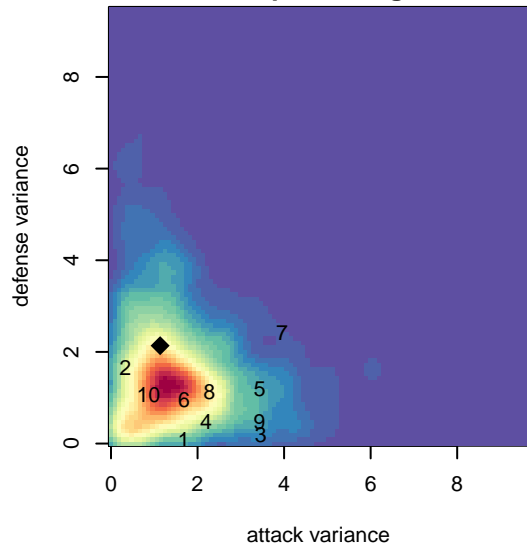

RV Slammers Orange G01

Rainier Valley Slammers
 Auburn, WA
 G01 total strength=1555
 attack=11.95 defense=15.69
 fall league = RCL G01 Div 1
 notes= Ruiz 2013

alt names used:
 RV Slammers Orange G01
 RV Slammers Orange 01
 RVS G01 Orange
 RVS G01 Orange A

Venues played:
 2017 RVS Classic GU17-19
 2017 RCL G01 Div 1
 2017 Portland Winter Showcase U17

RV Slammers Orange G01
 Dots are actual minus expected GF (blue circles) and GA (red triangles).
 Blue line is smoothed change in attack strength. Red is smoothed change in defense strength.

**attack and defense variance (black dot)
relative to other teams
and top 10 in region**

**attack and defense rating
relative to others at age
and all opponents in last 13 months**

Performance relative to 13 month average