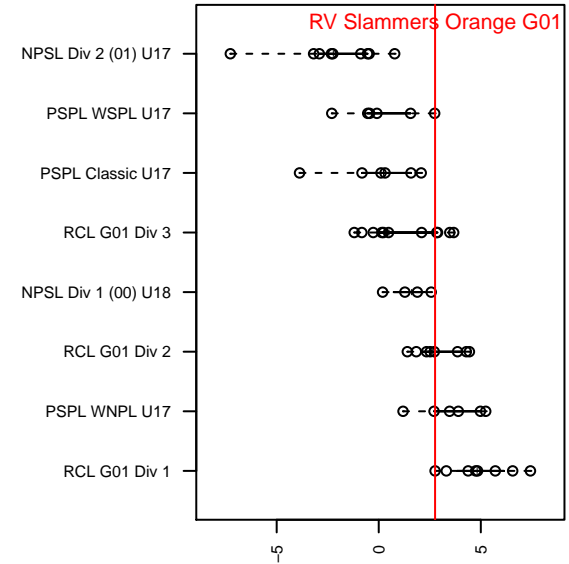

RV Slammers Orange G01

Rainier Valley Slammers
 Auburn, WA
 G01 total strength=1555
 attack=11.95 defense=15.69
 fall league = RCL G01 Div 1
 notes= Ruiz 2013

alt names used:
 RV Slammers Orange G01
 RV Slammers Orange 01
 RVS G01 Orange
 RVS G01 Orange A

Venues played:
 2017 RVS Classic GU17-19
 2017 RCL G01 Div 1
 2017 Portland Winter Showcase U17

RV Slammers Orange G01
 Dots are actual minus expected GF (blue circles) and GA (red triangles).
 Blue line is smoothed change in attack strength. Red is smoothed change in defense strength.

**attack and defense variance (black dot)
relative to other teams
and top 10 in region**

**attack and defense rating
relative to others at age
and all opponents in last 13 months**

Performance relative to 13 month average