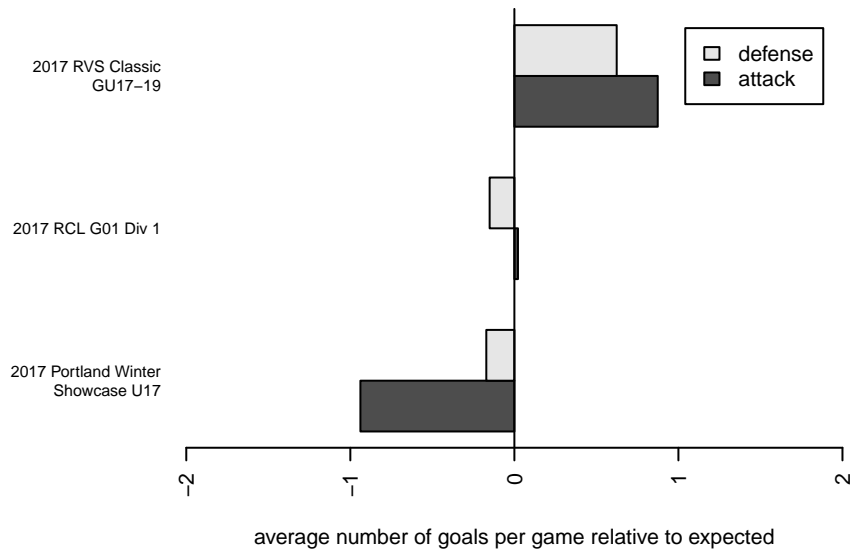

RV Slammers Orange G01

Rainier Valley Slammers
 Auburn, WA
 G01 total strength=1555
 attack=11.95 defense=15.69
 fall league = RCL G01 Div 1
 notes= Ruiz 2013

alt names used:
 RV Slammers Orange G01
 RV Slammers Orange 01
 RVS G01 Orange
 RVS G01 Orange A

Venues played:
 2017 RVS Classic GU17-19
 2017 RCL G01 Div 1
 2017 Portland Winter Showcase U17

RV Slammers Orange G01
 Dots are actual minus expected GF (blue circles) and GA (red triangles).
 Blue line is smoothed change in attack strength. Red is smoothed change in defense strength.

**attack and defense variance (black dot)
relative to other teams
and top 10 in region**

**attack and defense rating
relative to others at age
and all opponents in last 13 months**

Performance relative to 13 month average