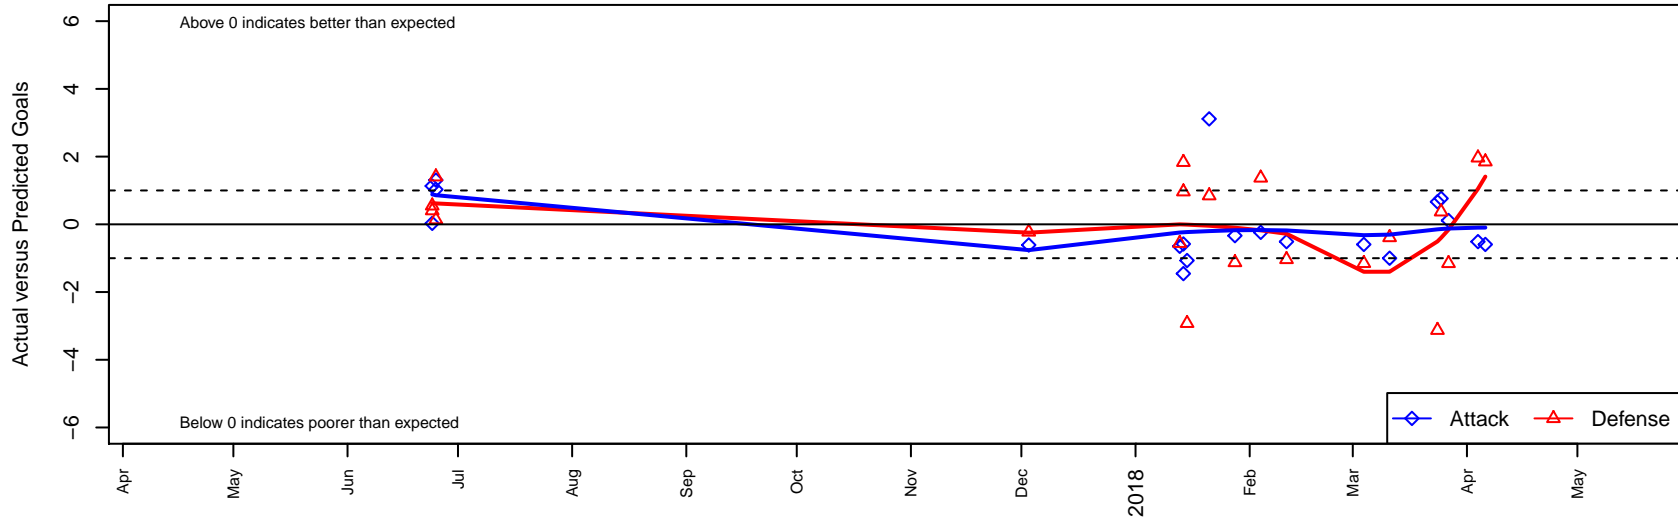

RV Slammers Orange G01

Rainier Valley Slammers
 Auburn, WA
 G01 total strength=1555
 attack=11.95 defense=15.69
 fall league = RCL G01 Div 1
 notes= Ruiz 2013

alt names used:
 RV Slammers Orange G01
 RV Slammers Orange 01
 RVS G01 Orange
 RVS G01 Orange A

Venues played:
 2017 RVS Classic GU17-19
 2017 RCL G01 Div 1
 2017 Portland Winter Showcase U17

RV Slammers Orange G01
 Dots are actual minus expected GF (blue circles) and GA (red triangles).
 Blue line is smoothed change in attack strength. Red is smoothed change in defense strength.

**attack and defense variance (black dot)
relative to other teams
and top 10 in region**

**attack and defense rating
relative to others at age
and all opponents in last 13 months**

Performance relative to 13 month average